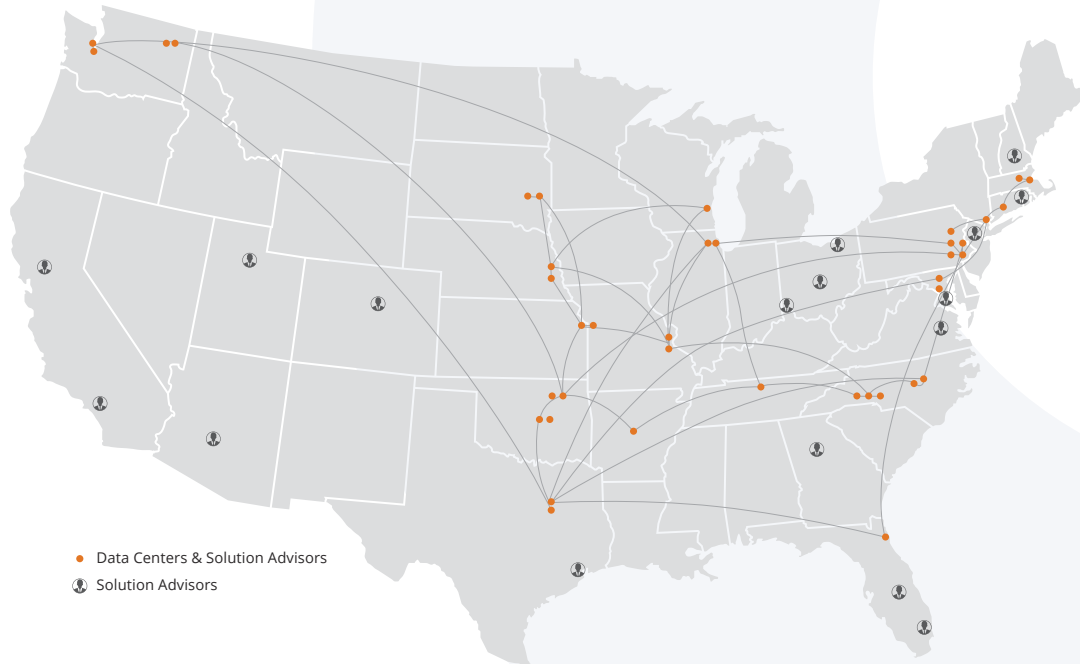

State-of-the-Art Data Centers Connected Coast-to-Coast

See what's possible at one of our world-class data centers.

Arkansas

Little Rock

Connecticut

Waterbury

Florida

Jacksonville

Illinois

Chicago – Polk
Chicago – West

Kansas

Kansas City – Lenexa

Maryland

Baltimore
Baltimore – BWI

Massachusetts

Boston – Andover
Boston – Marlborough

Missouri

Kansas City
St. Louis – Olive
St. Louis – Walnut

Nebraska

Omaha – Bellevue
Omaha – Midlands

New York

New York – Hawthorne

North Carolina

Charlotte – Center Park
Charlotte – North Myers
Charlotte – Rose Lake
Raleigh
Raleigh – RTP

Oklahoma

Oklahoma City
Tulsa-Archer
Tulsa-State Farm

Pennsylvania

Allentown – TekPark
Bethlehem
Lehigh Valley
Philadelphia
Valley Forge

South Dakota

Sioux Falls – East
Sioux Falls – West

Tennessee

Nashville