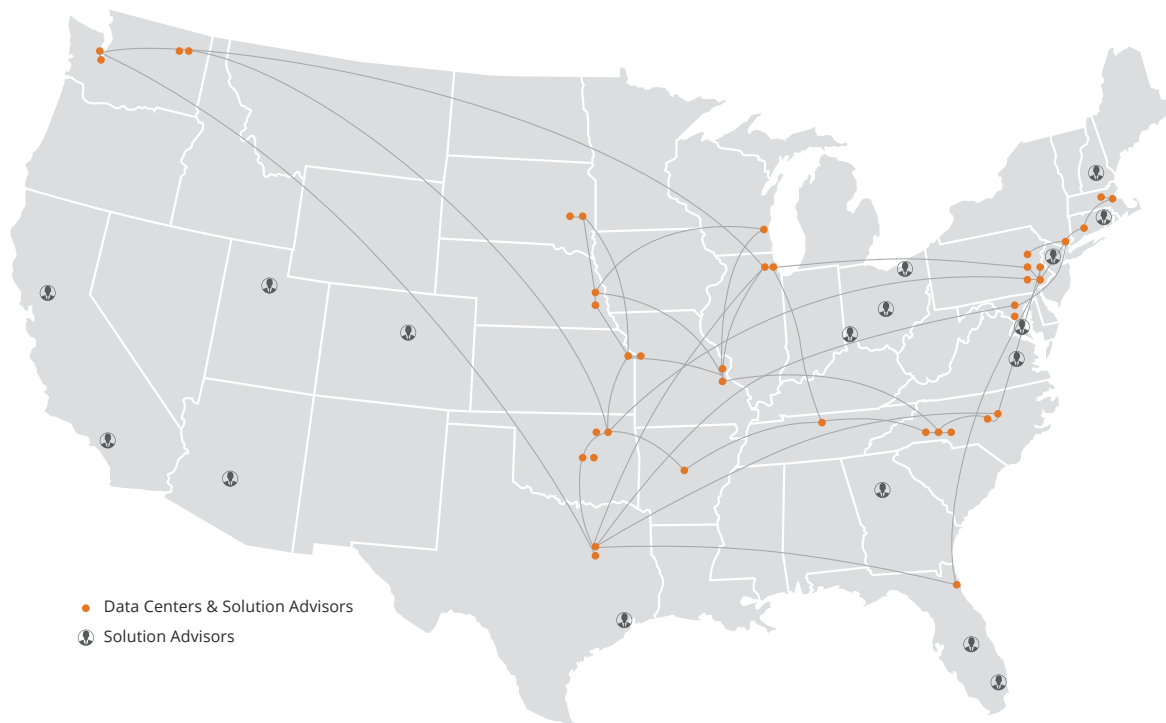

# TierPoint Network Matrix: Carriers

Updated: January 2020

## Our Nationwide Network Portfolio Brings the Internet Closer to You

Whether you're serving up lots of content, have unpredictable network traffic or want to leverage the Internet of Things (IoT) as part of a digital transformation initiative, we can deliver reliable low-latency connectivity even in second- and third-tier markets.

## Edge Data Centers with Carrier Density, Cloud On-Ramps, and Less Latency

Get close to your users and cut latency with robust local networking at more than 41 TierPoint data centers. Our edge facilities provide fast last-mile connectivity for content, and local processing for IoT businesses.

## ILLINOIS

<b>CHI</b> Chicago, West	
9333 West Grand Avenue Chicago, IL 60131	
<b>AT&amp;T</b> <b>Century Link</b> <b>Cogent</b> <b>Comcast</b> <b>Crown Castle</b>	<b>GTT Communications</b> <b>Megaport</b> <b>Telia Carrier*</b> <b>Windstream</b> <b>Zayo</b>