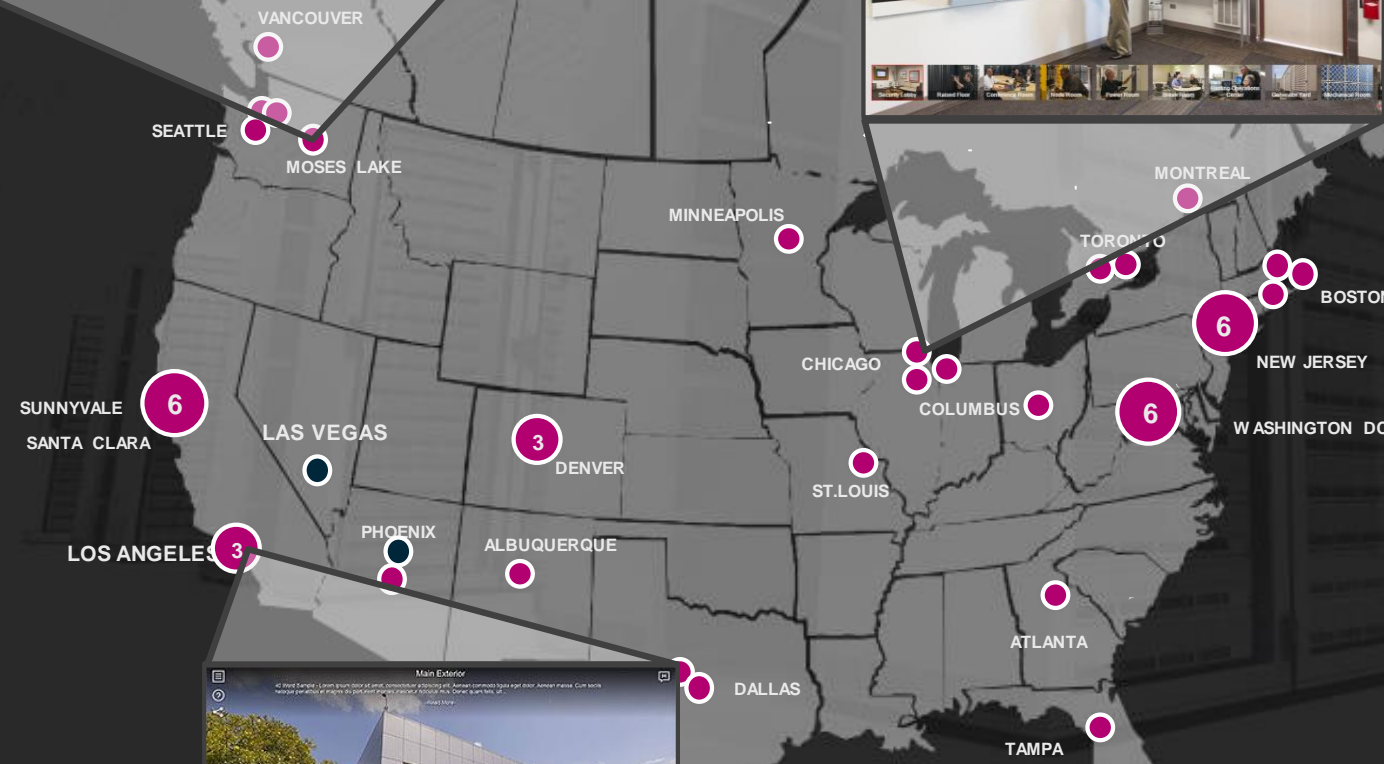

Virtual Tours

North America

Europe

Asia Pacific

- CYXTERA DATA CENTER
- PARTNER DATA CENTER

Sommita Technology Group

Steve Giliberto

steveg@sommita.net